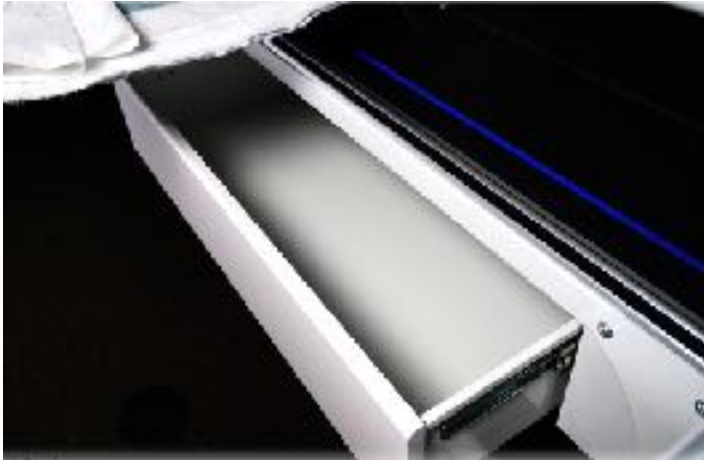

LOOK what's new.... From HandiQuilter!!!

NEW!

Handi Quilter Secret Drawer
$249.99.

ACCEPTING PRE-ORDERS now ...
to ship in December!

Take advantage of that wasted
space under your longarm frame by
installing "My Secret Drawer".
Store up to 96 cones of thread or
your entire ruler & template
collection + other longer